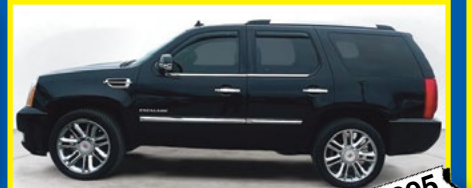

KARS Inc.

2012 Cadillac Escalade PLATINUM AWD, 6.2L 8 Cyl, 3rd Row Seat, Heated/Cooled Front Seats, Rear A/C, Remote Start, Too Much to List!! 171,011 miles, C22684PD

$13,995

**2000 East Euclid,
Des Moines, IA
515-265-0215**

Visit our website to get your free CARFAX
Apply online to get Pre-Approved SHOW ME THE CARFAX
www.KARSINCDSM.com