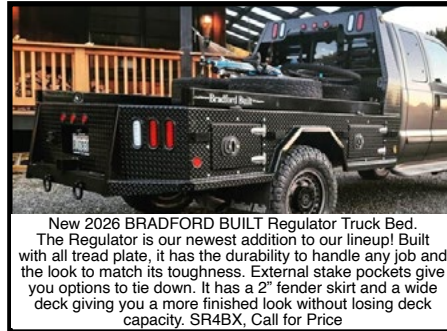

New 2026 BRADFORD BUILT Regulator Truck Bed. The Regulator is our newest addition to our lineup! Built with all tread plate, it has the durability to handle any job and the look to match its toughness. External stake pockets give you options to tie down. It has a 2" fender skirt and a wide deck giving you a more finished look without losing deck capacity. SR4BX, Call for Price