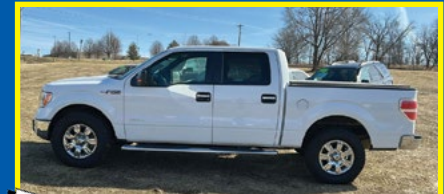

2015 Chevrolet Silverado 1500 LTZ
4WD Crew Cab,
5.3L 8 Cylinder Engine,
136k, F29472P

$11,995