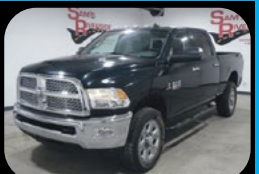

2017 Toyota Camry SE, 4 Door, 2.5L, 4CYL, Loaded, Leather, Repaired. 83,571 miles, #H31363 **\$12,900**

2017 Buick Regal Premium II, 4 Door, 2.0L, 4CYL, Loaded, Leather, CD player. 38,375 miles, #H30698 **\$13,900**