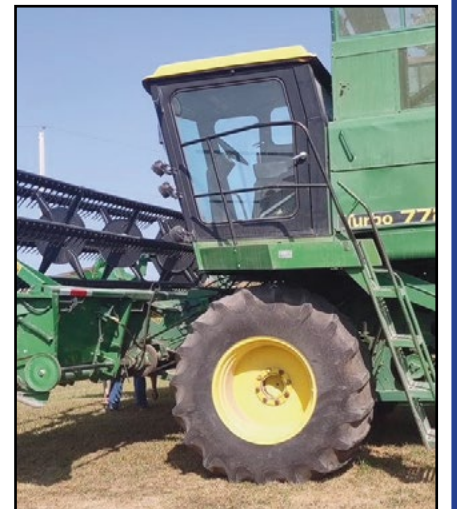

John Deere 7720 Combine, chrome cylinder bars, HD rear axle. Recently serviced through our shop and ready to go to the field. New roller chains. Has 918 JD Bean Head and has the Big Tires - 24.5 x 32. Has chopper & all the shields for combine & head. \$10,000 for all or willing to separate head & combine.