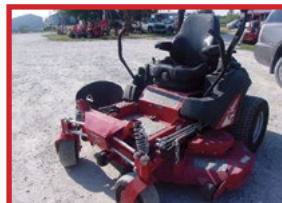

Ferris, 2200, OGS, EFI, SS, 28hp, B&S Engine, 61" deck, 245hrs, #40306, Was $10,200, Now $9,700

641-673-7858

2718 Lincoln Ave,
Oskaloosa IA

www.mckimtractor.com

McKim Tractor Service