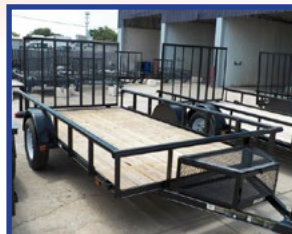

6x12 pipe top w/front box, 15" tires, rear gate. $2,495