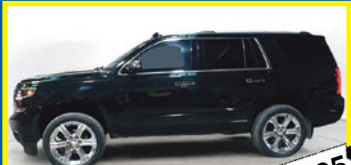

2017 Chevrolet Tahoe 1500 PREMIER 4WD, 5.3L 8 Cyl, Tow Hitch, 3rd Row Seat, Heated/Cooled Front Seats, Bluetooth & Much More! 110,666 miles, H96738D

$23,995