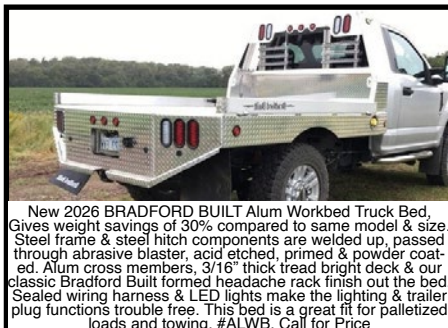

New 2026 BRADFORD BUILT Regulator Truck Bed. The Regulator is our newest addition to our lineup! Built with all tread plate, it has the durability to handle any job and the look to match its toughness. External stake pockets give you options to tie down. It has a 2" fender skirt and a wide deck giving you a more finished look without losing deck capacity. SR4BX, Call for Price