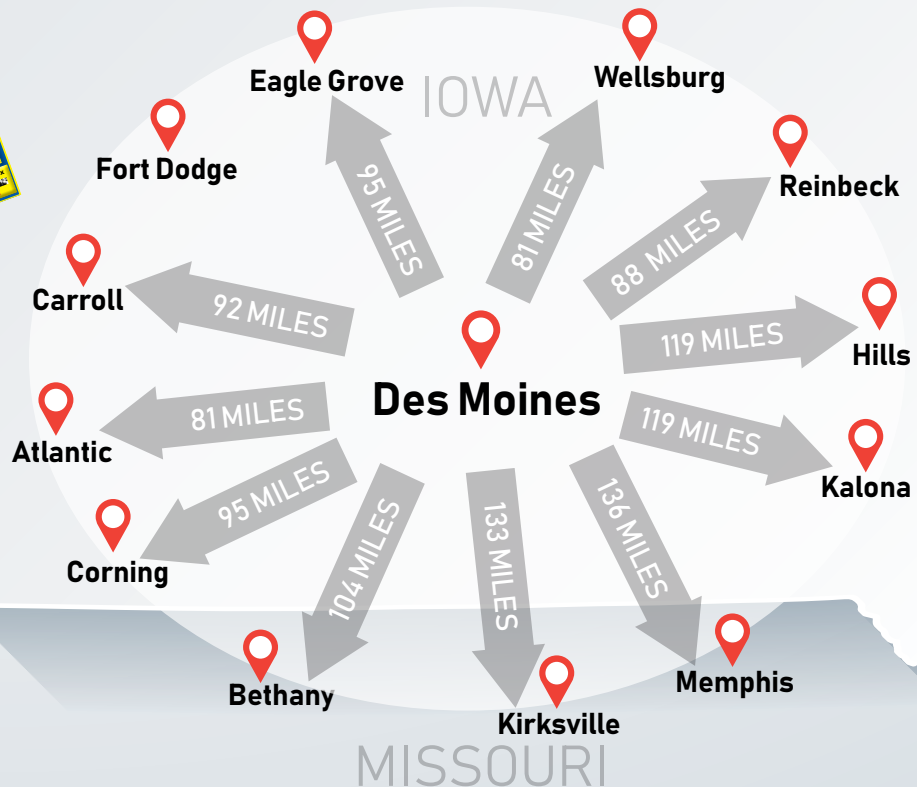

### The Iowa Automotive & Recreational MARKET PLACE Magazine

Widely distributed within 81 to 136 miles of Des Moines