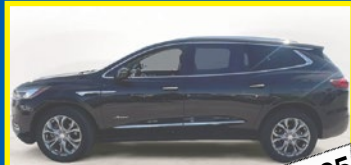

2019 Buick Enclave AVENIR, Air Conditioning, Keyless Entry, Power Steering, Power Windows, Security System, 152,836 miles, K99489D

$13,995