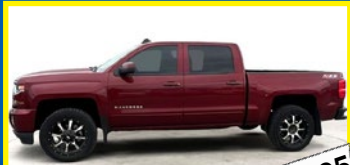

2017 Chevrolet Silverado 1500 LT 4WD Crew Cab, 5.3L ECOTEC3 V8, Tow Hitch/Hooks, Satellite Radio WiFi, Bluetooth & More, 148,997 miles, H70333D

$17,995