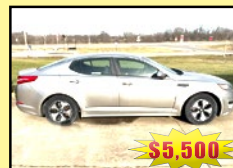

\$3,500

2007 Honda Odyssey EXL, Nice one owner Odyssey EXL. Has 225,000 on the clock, but have paperwork on timing belt and water pump being done at 191,000.

\$9,500

1958 Studebaker Scotsman pickup. 350/700r4 combo