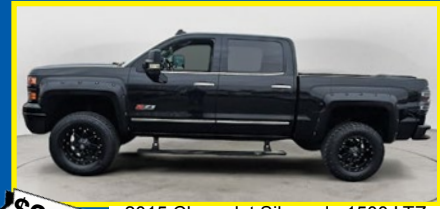

$22,995
2015 Chevrolet Silverado 1500 LTZ
4WD Crew Cab,
5.3L 8 Cylinder Engine,
136k, F29472P