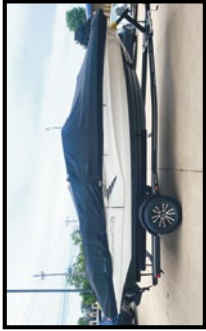

**Find Us Online**  
@  
**iowaauto.com**  
or  
**usautolinks.com**

2021 Crownline 210 SS,  
4.5L V6, Open Bow, Rear Deck,  
9-Pass, Trailer w/Alloy Wheels,  
\$35,995  
Nelson Automotive  
515-984-9600