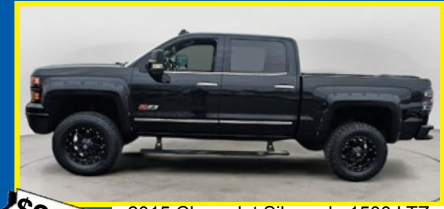

$22,995
2015 Chevrolet Silverado 1500 LTZ
4WD Crew Cab,
5.3L 8 Cylinder Engine,
136k, F29472P