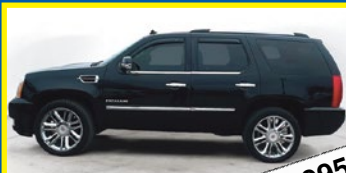

\$18,995

\$13,995

2012 Cadillac Escalade PLATINUM AWD, 6.2L 8 Cyl, 3rd Row Seat, Heated/Cooled Front Seats, Rear A/C, Remote Start, Too Much to List!! 171,011 miles, C22684PD

\$29,995

2021 Chevrolet Silverado 1500 LTZ 4WD Crew Cab, 5.3L 8 Cyl, Leather Seats, Tow Hitch, Remote Start, Satellite Radio, WiFi Hotspot, Bluetooth & More! 109,640 miles, M92953D