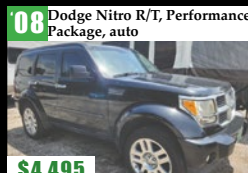

Huge Sale

D & R

AUTO SALES

516 Locust • Carter Lake, IA

www.DandR-Auto.com

(712) - 347- 6535

1946 Plymouth P15 Coupe, V8 3 speed auto, Power Disc brakes, steering, AC, Heat, Modern interior

$15,900

1949 Ford Shoe Box Deluxe, V8289 C-4 Trans, Ford 9" Powered, Nice Old Car

$12,995

$17,750

$9,995

$10,995

$34,500

$7,495

$15,600

$17,500

$7,995

$5,895

$12,995

$4,295

$6,495

$10,995

$7,495

$11,500

$5,495

$4,495

$3,895

$10,995

$4,995

$8,995

$9,995

$5,995

$7,495

$12,495

$4,895

$4,995

$3,995

$5,995

$5,795

$3,995

$7,800

$4,995

$4,995

Starting at $2,000

KARS Inc.

2000 East Euclid, Des Moines, IA

515-265-0215

Visit our website to get your free CARFAX

Apply online to get Pre-Approved

www.KARSINCDSM.com

2024 Chevrolet Equinox LT AWD, 1.5L TURBO 4 Cyl, Multi-Zone A/C, Remote Start, Heated Front Seats, Bluetooth & More, 121,194 miles, R64621D

$18,995

$13,995

2012 Cadillac Escalade PLATINUM AWD, 6.2L 8 Cyl, 3rd Row Seat, Heated/Cooled Front Seats, Rear A/C, Remote Start, Too Much to List!! 171,011 miles, C22684PD

$29,995

2021 Chevrolet Silverado 1500 LTZ 4WD Crew Cab, 5.3L 8 Cyl, Leather Seats, Tow Hitch, Remote Start, Satellite Radio, WiFi Hotspot, Bluetooth & More! 109,640 miles, M92953D

$11,995

2019 Chevrolet EXPRESS G2500, RWD, Air Conditioning, Power Steering, Power Windows, 174,724 miles, K05087D

$14,995

2017 Chevrolet Impala LT FWD, 3.6L V6, Rear A/C, Aux, MP3, Satellite Radio WiFi & More, 91,764 miles, H33312D

$15,995

2015 Chevrolet Tahoe SPECIAL 4WD, 5.3L V8 Flex Fuel Capability Rear A/C, Tow Hooks/Hitch, Bluetooth & More, 149,863 miles, F09952D

$13,995

2019 Buick Enclave AVENIR, Air Conditioning, Keyless Entry, Power Steering, Power Windows, Security System, 152,836 miles, K99489D

$4,995